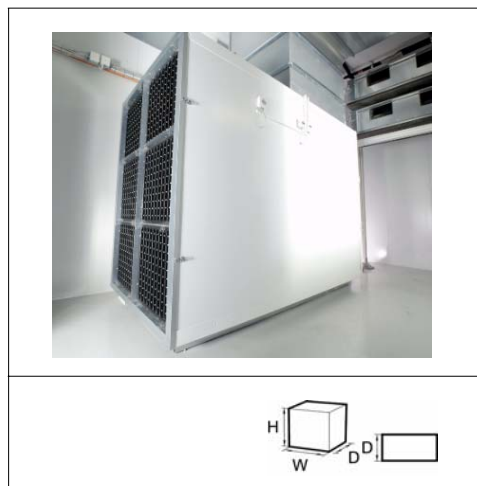

CamCleaner 30000

Advantages

- Healthier employees
- Less cleaning
- Eliminates most air impurities
- Reduces total energy costs if combined with normal ventilation
- Effective in very large areas and at long blowing distances
- Reduces average ambient temperature in large rooms
- Can also be used in climate chambers with heating and cooling functions
- Can be connected to duct systems and textile equipment
- Made of sound absorbing Isolamin material, easy to attach connections to
- Integrated control 0-10V
- Built-in frequency converter
- Available with motors from 5.5 kW to 11 kW
- Built-in lifting device for trucks
- Supplied with wheels as standard
- Prepared for heating/cooling battery, 75 kW

Applications: Very powerful air purifier with control 0-10V frequency converter. Effective in areas up to 4-5,000m². For large production facilities, construction sites, very dusty environments, pharmaceutical industry, food industry, printing factories, animal stables, processing plants and indoor environments with high cleanliness requirements.