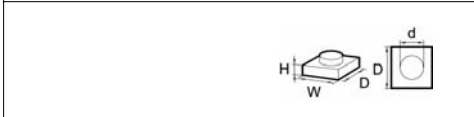

Sofdistri

- Quick and easy installation of HEPA/ULPA filters
- Positive clamping mechanism
- Leak free construction
- Support points for connection to steelwork
- Light weight
- Flush mounted diffuser-easy to clean