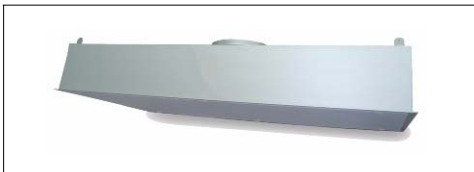

Sofdistri

- Quick and easy installation of HEPA/ULPA filters
- Positive clamping mechanism
- Leak free construction
- Support points for connection to steelwork
- Light weight
- Flush mounted diffuser-easy to clean